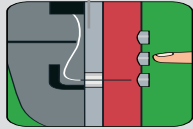

The global leader in
door opening solutions

SPECIFICATIONS

Anti-tamper labyrinths offer higher protection against manipulation.

Spring-loaded door indicates if the door is in open or closed position, avoiding guests leaving the safe open unintentionally.