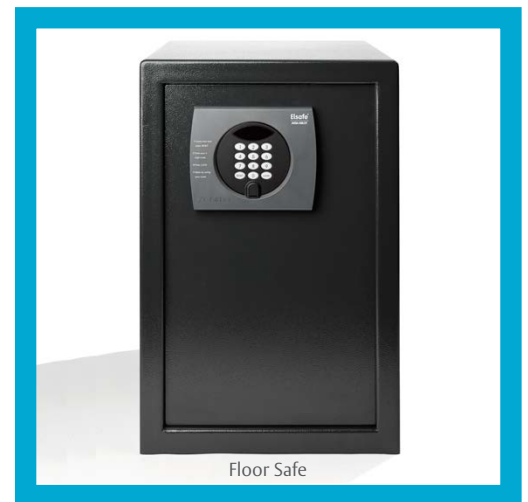

Elsafe Zenith Electronic Safes

The choice of in-room electronic safes becomes easy when you can choose Zenith to secure your users' belongings. Zenith is advanced and economical security, with the industry's leading audit trail system that allows you to print out comprehensive report on all safe activities.

Zenith is available in many sizes and models to complement your room regardless of style and need.

FEATURES

- : Industry leading audit trail (500 events)
- : Flash memory
- : Reprogrammable configuration
- : ADA compliant telephone style keypad
- : 4-digit code
- : LED display for clear visible numbers
- : Green backlit keypad
- : Internal light
- : Push button to lock door
- : Powered with five (5) AA batteries
- : Low battery warning
- : Easy external battery change
- : Spring loaded door
- : Accommodates up to 17" laptop in certain models
- : Serviced by computerized service device with unique service code
- : Supports IR communication
- : Anti-tamper labyrinth
- : Internal carpet
- : Unique triangular locking bolt enforcement
- : Easy maintenance
- : 18 mm solid bolt locking mechanism

Optional features

- : Anti tamper switch
- : Wireless RF online communication upgrade (requires online network).
- : Rental mode by activation code
- : Power outlet inside the safe

ASSA ABLOY

ASSA ABLOY Hospitality

The global leader in
door opening solutions

SPECIFICATIONS

Anti-tamper labyrinths offer higher protection against manipulation.

Spring-loaded door indicates if the door is in open or closed position, avoiding guests leaving the safe open unintentionally.