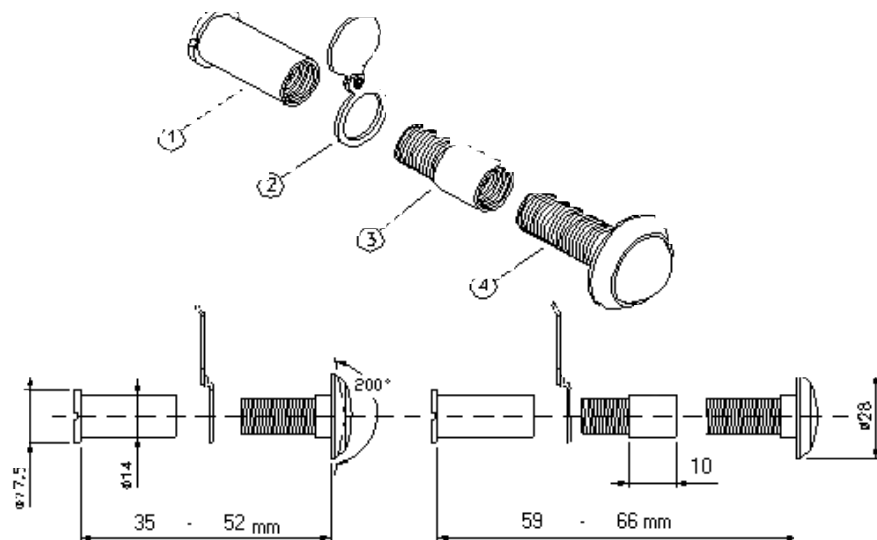

Each viewer is delivered individually packed and consists of:

- ① 30mm inner barrel for 35 to 52mm doors.
- ② Optional brass cover, part no 6000121.
- ③ Optional extension for 60 to 66mm doors, part no 6000122.
- ④ Precision lens assembly.

The standard viewer consists of part no ① and ④.
 Part no ② and ③ must - if required - be ordered separately.

Standard door viewer covers door thickness from 35mm to 52mm.
 Standard door viewer + 10mm extension covers door thickness from
 60mm to 66mm.